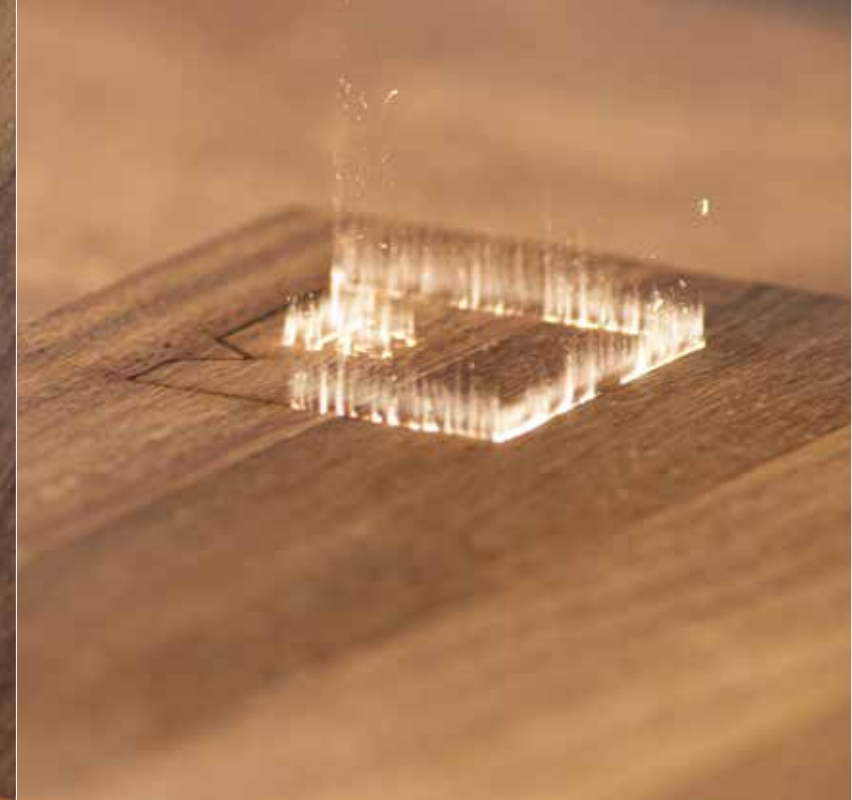

Prodotti sempre più personalizzati con il servizio di decorazione laser

La personalizzazione del prodotto è il nuovo servizio di Artelegno per rendere ancora più esclusivi oggetti di design in legno massello con marchi, loghi, disegni e grafiche decorative.

Con tecnologia laser di ultima generazione questo ulteriore servizio ai propri clienti è disponibile per quantità in serie.

In questo modo ogni singolo prodotto Artelegno diviene ancora più personale, oltre alle uniche venature del legno si può aggiungere l'identità di un'attività commerciale per comunicare il proprio brand o per lasciare un ricordo esclusivo personale.

Il servizio di personalizzare laser è disponibile anche per lavorazioni conto terzi.

Products more personalized than ever thanks to the laser decoration service

Product personalization is a new service offered by Artelegno in order to give an extra edge of exclusivity to its solid wood products with logos, drawings and decoration patterns.

Artelegno has acquired the latest technology in laser decoration to implement this new service for its customers for large series.

In this way every Artelegno's product becomes even more personal with the possibility to add the logo of a business or a picture for an effective brand communication or to leave an exclusive personal memory.

This personalization service is available also for third parties.